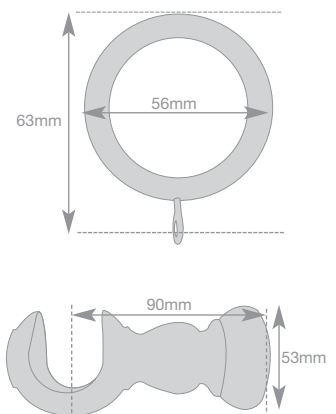

28mm idc Anya Cream Finish

* Pole lengths of 240cm and above are supplied in pieces with joining splice. All sizes approx.

28mm idc Anya

The 28mm idc Anya is a stylish, wooden pole with a larger finial, giving the customer a contemporary modern look in a range of six different finishes. Presented as a complete package, the 28mm idc Anya has everything the customer needs to achieve the designer look in their own home. Anya support features a screw-in back-plate for strength.

28mm idc Anya Cracked Beige Finish

28mm idc Anya Antique Gold Finish

28mm idc Anya

SIZE	CREAM	CRA. BEIGE	ANT. GOLD	NO OF RINGS/ GLIDERS	NO OF SUPPORTS	RRP
120cm	704861	704868	704875	12	2	£27.49
150cm	704862	704869	704876	16	2	£30.99
180cm	704863	704870	704877	18	2	£33.99
240cm	704864	704871	704878	24	3	£40.99
300cm	704865	704872	704879	30	3	£47.99
400cm	704867	704874	704881	40	3	£59.99
Rings	704885	704886	704887	4pk		£5.49

28mm
diameter

28mm idc Anya Light Ash Finish

28mm idc Anya Antique Pine Finish

28mm idc Anya Chestnut Finish

28mm idc Anya

SIZE	LI. ASH	ANT. PINE	CHESTNUT	NO OF RINGS/ GLIDERS	NO OF SUPPORTS	RRP
120cm	704840	704847	704854	12	2	£27.49
150cm	704841	704848	704855	16	2	£30.99
180cm	704842	704849	704856	18	2	£33.99
240cm	704843	704850	704857	24	3	£40.99
300cm	704844	704851	704858	30	3	£47.99
400cm	704846	704853	704860	40	3	£59.99
Rings	704882	704883	704884	4pk		£5.49