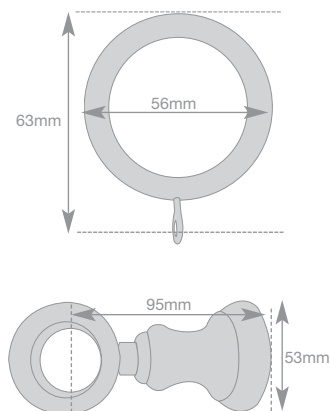

\* Pole lengths of 240cm and above are supplied in pieces with joining splice. All sizes approx.

28mm County Wood Cream Finish

28mm County Wood Chestnut Finish

**County**

**County Wood**

A firm favourite, County Wood is now available in five finishes. This traditional wooden pole comes as a complete set with matching finials and rings. County Wood has a 2 piece Support and features a screw-in back-plate for strength.

28mm county wood poles

SIZE	CREAM	CHESTNUT	NO OF RINGS/ GLIDERS	NO OF SUPPORTS	RRP
120cm	701380	701362	12	2	£18.99
150cm	701381	701363	16	2	£21.49
180cm	701382	701364	18	2	£24.49
240cm	701383	701365	24	3	£28.49
300cm	701384	701366	30	3	£32.49
400cm	701386	701376	40	3	£43.49
Rings	701388	701468	4pk		£3.49
Rings (bulk)	701182	701098	100pk		£31.49

28mm  
diameter

28mm County Wood White Finish

28mm County Wood Antique Pine Finish

28mm County Wood Light Ash Finish

## 28mm county wood poles

SIZE	ANT PINE	LIGHT ASH	WHITE	NO OF RINGS/ GLIDERS	NO OF SUPPORTS	RRP
120cm	701350	701356		12	2	£18.99
150cm	701351	701357	701391	16	2	£21.49
180cm	701352	701358	701392	18	2	£24.49
240cm	701353	701359	701393	24	3	£28.49
300cm	701354	701360		30	3	£32.49
400cm	701375	701374		40	3	£43.49
Rings	701467	701466	701396	4pk		£3.49
Rings (bulk)	701097	701096		100pk		£31.49