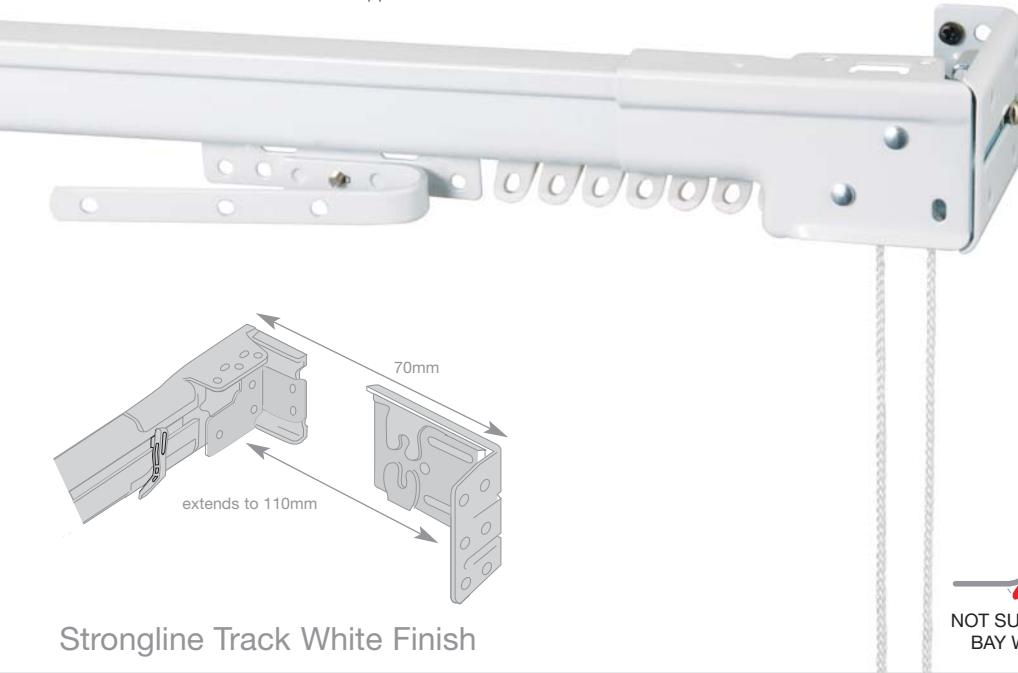

• Extends to fit. All sizes approx.

Strongline Track White Finish

NOT SUITABLE FOR BAY WINDOWS

Strongline

Strongline

Designed for strength and durability, Strongline's solid steel construction will support all weights of fabric. Easy to fix, this heavy duty track easily extends to fit your window and is ready corded for convenience.

Features

- Steel Track.
- Cord Draw Action.
- Top Fix & Face Fix options.
- Pulley House locks onto the Support.
- Metal Supports.

Benefits

- Suitable for all weights of curtains.
- Extends to fit

Accessories

- Track Support.
- Gliders.

strongline

SIZE	WHITE	NO OF RINGS/ GLIDERS	NO OF SUPPORTS	RRP
100cm-170cm	703650	18	1	£23.99
170cm-300cm	703651	30	2	£32.99
240cm-400cm	703652	40	3	£44.99
170cm-300cm Track and Valance	703660	30	2	£35.99
Gliders	703654	Pk10		£2.49
Support	703656		Pk1	£2.99
Strongline Valance Hooks	703667	Pk10		£3.49
Support	703666		Pk1	£3.49