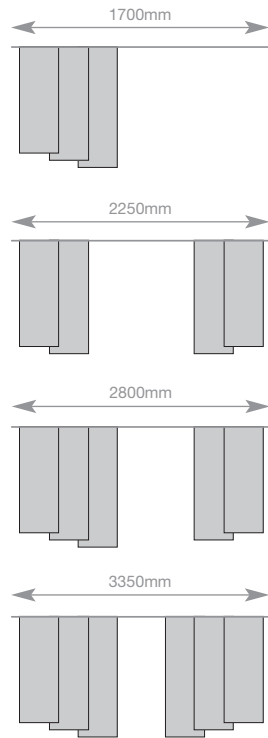

### Accessories

- Single Support.
- Double Support.
- Gliders.

fino

SIZE	SILVER	NO OF RINGS/ GLIDERS	NO OF SUPPORTS	RRP
100cm-180cm Single Track	703260	18	3	£31.99
180cm-340cm Single Track	703261	32	4	£44.99
100cm-180cm Double Track	703262	36	3	£53.99
180cm-340cm Double Track	703263	64	4	£74.99
Gliders	703265	Pk10		£1.99
Single Support	703266		Pk2	£6.49
Double Support	703267		Pk2	£10.99

**Fino Panels  
Track**

- Simple but stylish window covering system.
- 3 to 6 Panel system which covers from 170cm to 335cm.
  - A sliding panel arrangement provides a contemporary change to the curtain look.
- Complete hardware system which leaves the customer free to choose the fabric material of their choice.
- Fabric not included

\* Diagrams of 60cm track.

Panel System

fino panel

SIZE	CODE	RRP
3 Panel Track	704091	£74.49
4 Panel Track	704092	£98.99
5 Panel Track	704093	£116.99
6 Panel Track	704094	£138.49
Panel Track Top Fix Support	704095	£4.49