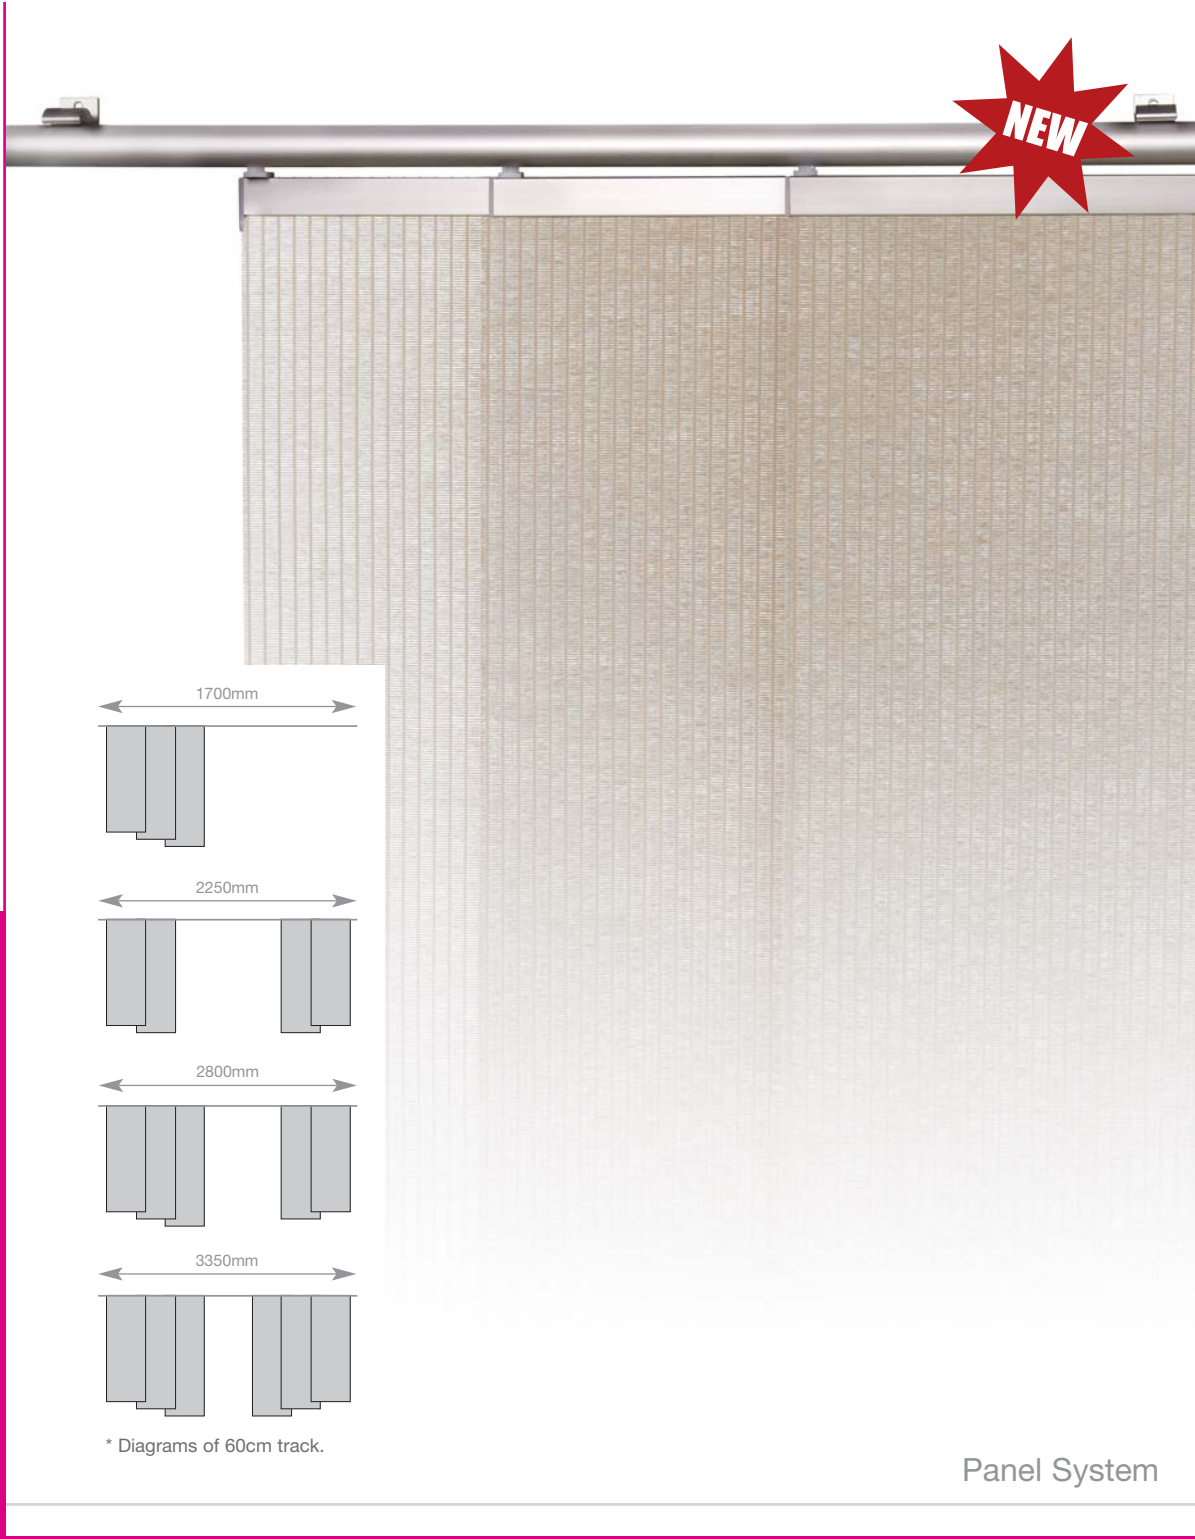

**Fino Panels  
Track**

- Simple but stylish window covering system.
- 3 to 6 Panel system which covers from 170cm to 335cm.
  - A sliding panel arrangement provides a contemporary change to the curtain look.
- Complete hardware system which leaves the customer free to choose the fabric material of their choice.
- Fabric not included

\* Diagrams of 60cm track.

Panel System

fino panel

SIZE	CODE	RRP
3 Panel Track	704091	£74.49
4 Panel Track	704092	£98.99
5 Panel Track	704093	£116.99
6 Panel Track	704094	£138.49
Panel Track Top Fix Support	704095	£4.49