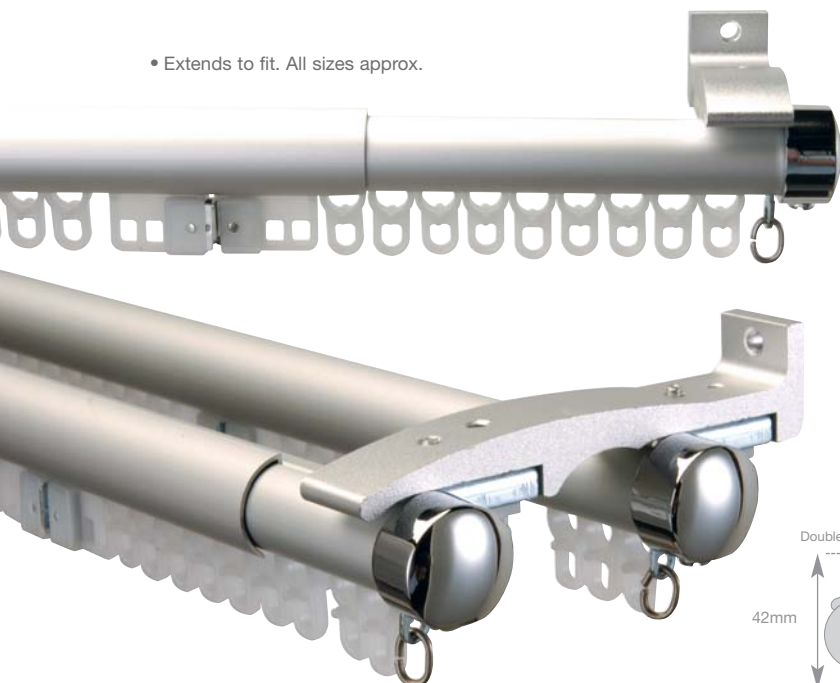

• Extends to fit. All sizes approx.

Fino Single & Double Track Silver Finish

## Fino Track

This stylish, yet practical track is easy to fix, extending to fit perfectly into the windows of most modern interiors.

### Features

- Aluminium Track.
- Face Fix options.
- Magnetic Centre Closure.
- Aluminium Supports.

### Benefits

- Suitable for all weights of curtains.
- Hand Draw Action.
- Not suitable for Bay windows.
- Extends to fit.