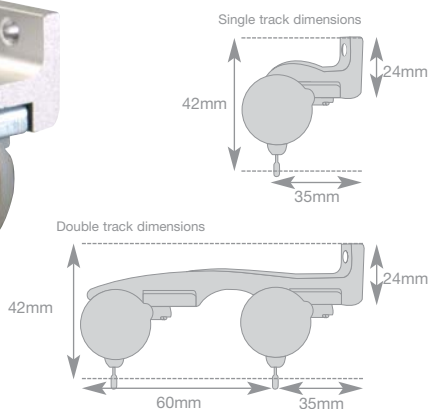

• Extends to fit. All sizes approx.

Fino Single & Double Track Silver Finish

### Features

- Aluminium Track.
- Face Fix options.
- Magnetic Centre Closure.
- Aluminium Supports.