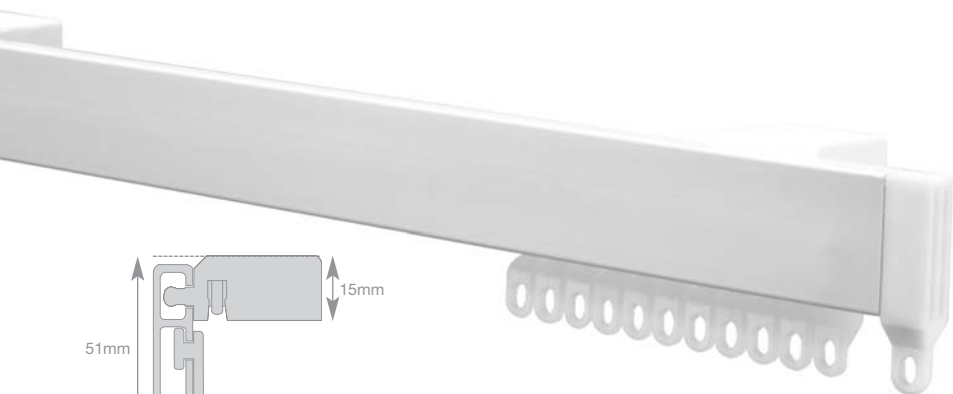

\* All Track lengths of 240cm and above are supplied in pieces with connector.  
All sizes approx.

DOES NOT REVERSE BEND!

## Actionline PVC Hand Draw Track White Finish

**pvc**  
**Actionline**

### Actionline PVC Hand Draw

This popular uPVC track will bend easily by hand to fit into any angle of bay. Suitable for light to medium weights of curtain, Actionline Hand Draw features Twist & Lock supports for easy mounting.

#### Features

- PVC Track.
- Top-Fix & Face Fix options.
- Twist & Lock nylon Supports.
- Clip in Gliders.