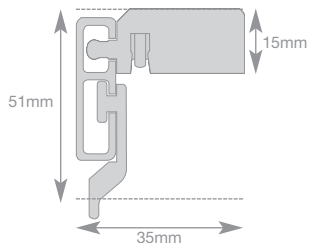

\* All Track lengths of 240cm and above are supplied in pieces with connector.  
All sizes approx.

DOES NOT REVERSE BEND!

### Actionline PVC Hand Draw

This popular uPVC track will bend easily by hand to fit into any angle of bay. Suitable for light to medium weights of curtain, Actionline Hand Draw features Twist & Lock supports for easy mounting.