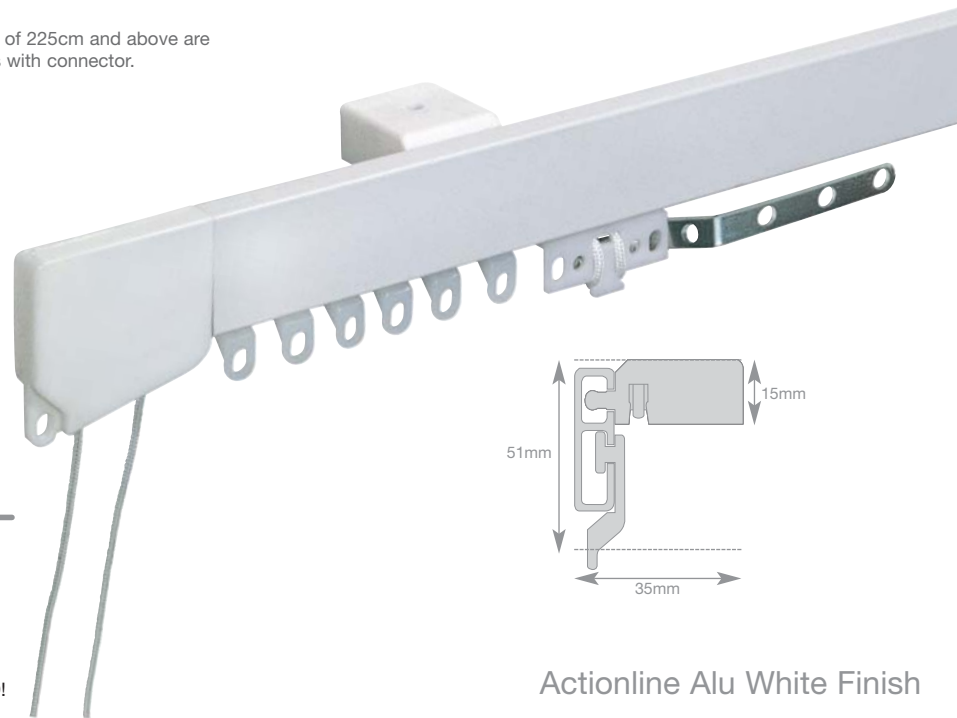

Actionline Alu

Our versatile Actionline track in lightweight aluminium will easily bend to fit into any bay window. Suitable for medium weight curtains, Actionline Alu comes ready corded with free flowing gliders for smooth opening and closing.

Features

- Cannot be reversed bent.
- Aluminium Track.
- Top-Fix & Face Fix options.
- Twist & Lock nylon supports.
- Extension Supports can be used as double supports.
- Roller Pulleys inside the Pulley House.
- Pulley House locks onto the Support.
- Clip in Gliders.
- Overlap Arm.
- Suitable for Bay windows.

Benefits

- Suitable for medium weight curtains.
- Cord Draw Action.
- Extension Support.

Accessories

- Single Supports.
- Gliders.
- Extension Support.

* All Track lengths of 225cm and above are supplied in pieces with connector. All sizes approx.