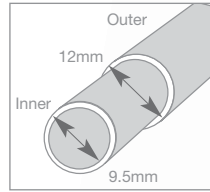

Café Rods

A modern and streamlined extendable rod that is suitable for light weight curtains and voiles.

Bistro Rods

This clever design combines café and tension rod in one simple, extendable rod. Easy to fix to the wall or in a recess, the rubber end is gentle on your window frame or walls.

* Extends to fit. All sizes approx.

Available finishes

* Extends to fit. All sizes approx.