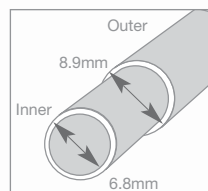

* Tensions Rods extend to fit.
All sizes approx.

Available finishes

Tension Rod White Finish

• Netwire cuts to size

Netwire White Finish

* Extends to fit. All sizes approx.

Premier Net Rod White Finish

Tension Rods

It could not be easier. With these round tension rods, simply twist to fit and unscrew. No other fixing is required. Ideal for nets, voiles, light weight curtains and pleated louvers.

Net Wire

Traditional and flexible, Net Wire provides an easy way to hang voiles and net curtains.