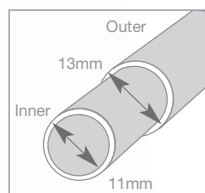

* Tensions Rods extend to fit.
All sizes approx.

Available finishes

Tension Rod White Finish

• Netwire cuts to size

Netwire White Finish

* Extends to fit. All sizes approx.

Premier Net Rod White Finish

Tension Rods

It could not be easier. With these round tension rods, simply twist to fit and unscrew. No other fixing is required. Ideal for nets, voiles, light weight curtains and pleated louvers.

Net Wire

Traditional and flexible, Net Wire provides an easy way to hang voiles and net curtains.

Premier Net Rod

Easy to install, the versatile Net Rod can be wall mounted or fixed into any recess. Ideal for light curtains and voiles. Net Rods can be fitted to wooden or uPVC window frames.

Stick On Hooks