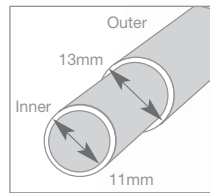

* Extends to fit. All sizes approx.

Available finishes

Cafe Rod Silver Finish

* Extends to fit. All sizes approx.

Bistro Rod Chrome Finish

network

SIZE	BRASSED	SILVER	CHROME	WHITE	RRP
50cm Cafe Rod Bullet	702330	702336			£4.49
75cm Cafe Rod Bullet	702331	702337			£5.99
125cm Cafe Rod Bullet	702332	702338			£8.49
60cm Bistro Rod			702315		£9.49
100cm Bistro Rod			702316		£12.99
150cm Bistro Rod			702317		£16.99
Cafe/Bistro Rod Rings Pk10	702348	702351	702349		£5.99
Premier curtain Hooks Pk20				702670	£0.99
Premier curtain Hooks Pk50				702671	£1.49
Premier curtain Hooks Pk100				702672	£3.49
Brassed Curtain Hooks Pk20	702675				£1.49