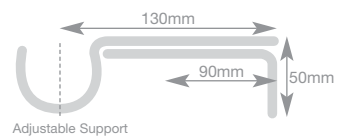

28mm vista & aspect

SIZE	ANT BRASS	SATIN SILVER	CHROME	POLISHED GRAPHITE	NO OF RINGS/ GLIDERS	NO OF SUPPORTS	RRP
120cm	700806	700812	700818	700790	12	2	£37.49
150cm	700807	700813	700819	700791	16	2	£43.49
180cm	700808	700814	700820	700792	18	2	£48.99
240cm	700809	700815	700821	700793	24	3	£57.49
300cm	700810	700816	700822	700794	30	3	£67.49
360cm	700811	700817	700823	700795	36	3	£78.99
Rings	700829	700830	700831	700798	Pk8		£8.49
Adjustable Supports	750425	750426	750548	750549	1pk		£3.99
Holdbacks	700825	700826	700827	700796	Pk2		£14.99
ASPECT							
120cm	700854	700860			12	2	£44.49
150cm	700855	700861			16	2	£50.49
180cm	700856	700862			18	2	£58.49
240cm	700857	700863			24	3	£69.99
300cm	700858	700864			30	3	£84.49
360cm	700859	700865			36	3	£95.99
Rings	700829	700830			8pk		£8.49
Adjustable Supports	750425	750426				1pk	£3.99
Holdbacks	700874	700875				1pr	£26.99