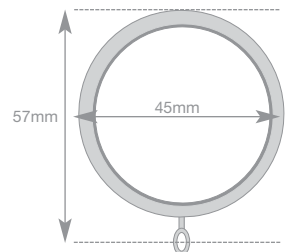

\* Pole lengths of 240cm and above are supplied in pieces with joining splice. All sizes approx.

28mm Vista Satin Silver Finish

Available finishes

Available as a Bay Pole

landmark

28mm Landmark

A traditionally styled pole with a modern theme. Offered as a complete pole-set with rings and fittings, customers can complete the look with co-ordinating holdbacks. Also available as a 3-sided bay pole with Vista finial.

- Rings have a nylon insert for a smooth glide action.

28mm Vista Antique Brass Finish

Holdback's available see pg 71

\* Pole lengths of 240cm and above are supplied in pieces with joining splice. All sizes approx.

28mm Aspect Satin Silver Finish

Available finishes

28mm vista & aspect

SIZE	ANT BRASS	SATIN SILVER	CHROME	POLISHED GRAPHITE	NO OF RINGS/ GLIDERS	NO OF SUPPORTS	RRP
120cm	700806	700812	700818	700790	12	2	£37.49
150cm	700807	700813	700819	700791	16	2	£43.49
180cm	700808	700814	700820	700792	18	2	£48.99
240cm	700809	700815	700821	700793	24	3	£57.49
300cm	700810	700816	700822	700794	30	3	£67.49
360cm	700811	700817	700823	700795	36	3	£78.99
Rings	700829	700830	700831	700798	Pk8		£8.49
Adjustable Supports	750425	750426	750548	750549	1pk		£3.99
Holdbacks	700825	700826	700827	700796	Pk2		£14.99
<b>ASPECT</b>							
120cm	700854	700860			12	2	£44.49
150cm	700855	700861			16	2	£50.49
180cm	700856	700862			18	2	£58.49
240cm	700857	700863			24	3	£69.99
300cm	700858	700864			30	3	£84.49
360cm	700859	700865			36	3	£95.99
Rings	700829	700830			8pk		£8.49
Adjustable Supports	750425	750426				1pk	£3.99
Holdbacks	700874	700875				1pr	£26.99

## 28mm vista 3-sided bay pole

STYLE	ANTIQU BRASS	SATIN SILVER	CHROME	POLISHED GRAPHITE	NO OF RINGS	NO OF SUPPORTS	RRP
3 Sided	700835	700834	700837	700838	42	7	£145.99
Return	700840	700841					£61.99
Rings	700876	700877	700799	700797	Pk8		£10.49