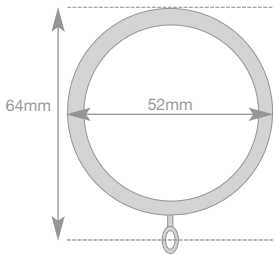

Standard Lined Ring

Will glide smoothly along the pole up to, but not past supports.