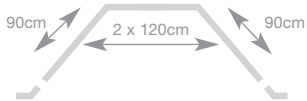

\* Pole lengths of 240cm and above are supplied in pieces with joining splice. All sizes approx.

28mm Vista Satin Silver Finish

Available finishes

Available as a Bay Pole

landmark

28mm Landmark

A traditionally styled pole with a modern theme. Offered as a complete pole-set with rings and fittings, customers can complete the look with co-ordinating holdbacks. Also available as a 3-sided bay pole with Vista finial.

Available finishes for Bay Pole

landmark

\* A dress curtain can be used for the Vista Bay Pole as the rings do NOT pass over the support.

Holdback's available see pg 71

\* We would recommend this Bay Pole for medium weight curtains if not used with a dress curtain.

### 3-Sided Bay

A perfectly balanced pole system for 3-sided bays or L-shaped windows.