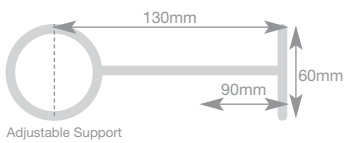

28mm vista 3-sided bay pole

STYLE	ANTIQU BRASS	SATIN SILVER	CHROME	POLISHED GRAPHITE	NO OF RINGS	NO OF SUPPORTS	RRP
3 Sided	700835	700834	700837	700838	42	7	£145.99
Return	700840	700841					£61.99
Rings	700876	700877	700799	700797	Pk8		£10.49

* All sizes approx.