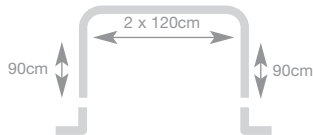

- \* All sizes approx.
- Poles will extend to fit.
- Poles have a painted finish.

Available as a Bay Pole

Holdback's available see pg 71

Available finishes

16-19mm County Crown Black Finish

**county**

A perfectly balanced pole system that will fit 3-sided bays or L-shaped windows.

**3-Sided Bay**

Will bend to fit all bays upto 90°

**Standard Plastic Ring**

Curtain rings will not pass over the support.

Gilt pole

- \* All sizes approx.
- Please note County poles have a painted finish.