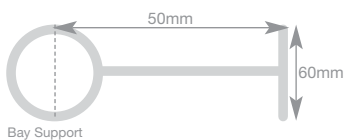

- \* All sizes approx.
- Poles will extend to fit.
- Poles have a painted finish.

Available as a Bay Pole

Holdback's available see pg 71

Available finishes

16-19mm County Crown Black Finish

**county**

A perfectly balanced pole system that will fit 3-sided bays or L-shaped windows.

**3-Sided Bay**

Will bend to fit all bays upto 90°

**Standard Plastic Ring**

Curtain rings will not pass over the support.

Gilt pole

- \* All sizes approx.
- Please note County poles have a painted finish.