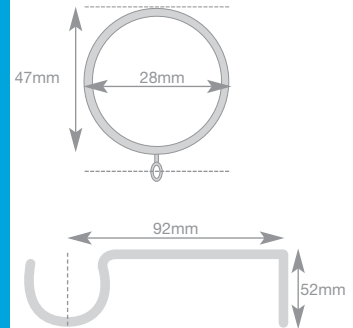

All sizes approx.

- Poles will extend to fit.
- Poles have a painted finish.

16-19mm County Crook Silver Finish

16-19mm County Crook Gilt Finish

**county**

16-19mm  
County Metals

A perennial favourite, this extendable pole in a traditional style has a continental flavour. Always popular, the complete pole-set has a choice of finials - Crook and Crown. Matching holdbacks are available separately

Also available as a bay pole with Crown finials.

Holdback's available see pg 71

16-19mm county crook

| SIZE         | SILVER | GILT   | NO OF RINGS/<br>GLIDERS | NO OF<br>SUPPORTS | RRP    |
|--------------|--------|--------|-------------------------|-------------------|--------|
| 125-215cm    | 700304 | 700302 | 22                      | 3                 | £23.99 |
| 170-300cm    | 700305 | 700303 | 30                      | 3                 | £30.99 |
| Rings        | 700347 | 700346 | 10pk                    |                   | £3.99  |
| Crook H/back | 700338 | 700337 |                         | 1pr               | £9.99  |
| Ball H/Backs | 700332 | 700331 |                         | 1pr               | £8.99  |

**3-Sided Bay**

Will bend to fit all bays upto 90°

**Standard Plastic Ring**

Curtain rings will not pass over the support.

Gilt pole

- \* All sizes approx.
- Please note County poles have a painted finish.

16-19mm County Crown Silver Finish

19mm County Crown 3-sided Bay Pole