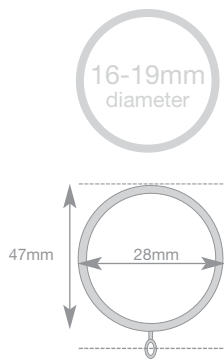

All sizes approx.

- Poles will extend to fit.
- Poles have a painted finish.

16-19mm County Crook Silver Finish

16-19mm County Crook Gilt Finish

**county**

16-19mm  
County Metals

A perennial favourite, this extendable pole in a traditional style has a continental flavour. Always popular, the complete pole-set has a choice of finials - Crook and Crown. Matching holdbacks are available separately

Also available as a bay pole with Crown finials.

Holdback's available see pg 71

16-19mm county crook

| SIZE         | SILVER | GILT   | NO OF RINGS/<br>GLIDERS | NO OF<br>SUPPORTS | RRP    |
|--------------|--------|--------|-------------------------|-------------------|--------|
| 125-215cm    | 700304 | 700302 | 22                      | 3                 | £23.99 |
| 170-300cm    | 700305 | 700303 | 30                      | 3                 | £30.99 |
| Rings        | 700347 | 700346 | 10pk                    |                   | £3.99  |
| Crook H/back | 700338 | 700337 |                         | 1pr               | £9.99  |
| Ball H/Backs | 700332 | 700331 |                         | 1pr               | £8.99  |

16-19mm County Crown Silver Finish

19mm County Crown 3-sided Bay Pole