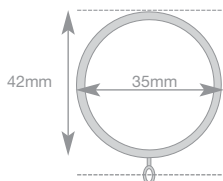

Also available as a bay pole with Crown finials.

Holdback's available see pg 71

16-19mm county crook

| SIZE         | SILVER | GILT   | NO OF RINGS/<br>GLIDERS | NO OF<br>SUPPORTS | RRP    |
|--------------|--------|--------|-------------------------|-------------------|--------|
| 125-215cm    | 700304 | 700302 | 22                      | 3                 | £23.99 |
| 170-300cm    | 700305 | 700303 | 30                      | 3                 | £30.99 |
| Rings        | 700347 | 700346 | 10pk                    |                   | £3.99  |
| Crook H/back | 700338 | 700337 |                         | 1pr               | £9.99  |
| Ball H/Backs | 700332 | 700331 |                         | 1pr               | £8.99  |

- \* All sizes approx.
- Poles will extend to fit.
- Poles have a painted finish.

Available as a Bay Pole

Holdback's available see pg 71

Available finishes

16-19mm County Crown Black Finish

**county**

A perfectly balanced pole system that will fit 3-sided bays or L-shaped windows.

**3-Sided Bay**

Will bend to fit all bays upto 90°

**Standard Plastic Ring**

Curtain rings will not pass over the support.

Gilt pole

- \* All sizes approx.
- Please note County poles have a painted finish.

16-19mm County Crown Silver Finish

19mm County Crown 3-sided Bay Pole