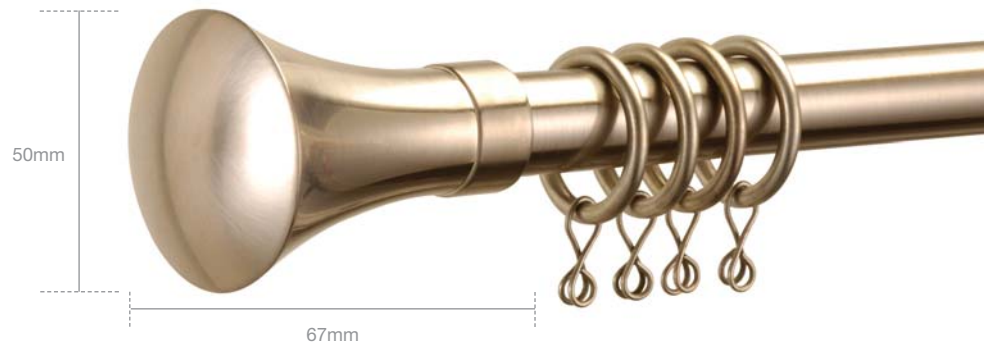

All sizes approx.

- Poles will extend to fit.
- Poles have a plated finish.

16-19mm Image Satin Silver Finish

16-19mm Image Antique Brass Finish

concept

16-19mm Concept

An easy to fix, extendable pole that will work well with both modern and traditional interiors. Available as a complete pole-set, customers can choose between the Image or the Vision finials.

Holdback's
available
see pg 71

16-19mm image

SIZE	ANT BRASS	SATIN SILVER	NO OF RINGS/ GLIDERS	NO OF SUPPORTS	RRP
125-215cm	700400	700408	22	3	£37.99
170-300cm	700401	700409	30	3	£46.99
Rings	700416	700420	8pk		£5.99
Image H/back	700414	700419		1pr	£16.49
Ball H/Backs	700412	700418		1pr	£8.99

16-19mm
diameter

Holdback's
available
see pg 71

- All sizes approx.
- Poles will extend to fit.
 - Poles have a plated finish.

16-19mm Vision Satin Silver Finish

16-19mm Vision Antique Brass Finish

16-19mm vision

SIZE	ANT BRASS	SATIN SILVER	NO OF RINGS/ GLIDERS	NO OF SUPPORTS	RRP
125-215cm	700421	700423	22	3	£37.99
170-300cm	700422	700424	30	3	£47.99
Rings	700416	700420	8pk		£5.99
Vision H/back	700425	700426		1pr	£21.49
Ball H/Backs	700412	700418		1pr	£8.99