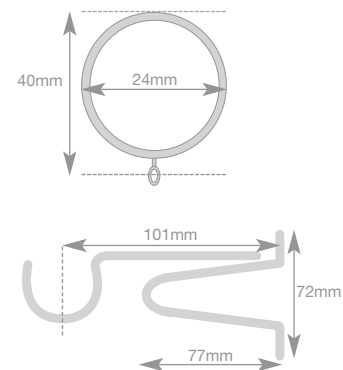

All sizes approx.

- Poles will extend to fit.
- Poles have a plated finish.

16-19mm Image Satin Silver Finish

16-19mm Image Antique Brass Finish

concept

16-19mm Concept

An easy to fix, extendable pole that will work well with both modern and traditional interiors. Available as a complete pole-set, customers can choose between the Image or the Vision finials.

Holdback's
available
see pg 71

16-19mm image

SIZE	ANT BRASS	SATIN SILVER	NO OF RINGS/ GLIDERS	NO OF SUPPORTS	RRP
125-215cm	700400	700408	22	3	£37.99
170-300cm	700401	700409	30	3	£46.99
Rings	700416	700420	8pk		£5.99
Image H/back	700414	700419		1pr	£16.49
Ball H/Backs	700412	700418		1pr	£8.99

16-19mm
diameter

Holdback's
available
see pg 71

- All sizes approx.
- Poles will extend to fit.
 - Poles have a plated finish.

16-19mm Vision Satin Silver Finish

16-19mm Vision Antique Brass Finish

16-19mm vision

SIZE	ANT BRASS	SATIN SILVER	NO OF RINGS/ GLIDERS	NO OF SUPPORTS	RRP
125-215cm	700421	700423	22	3	£37.99
170-300cm	700422	700424	30	3	£47.99
Rings	700416	700420	8pk		£5.99
Vision H/back	700425	700426		1pr	£21.49
Ball H/Backs	700412	700418		1pr	£8.99