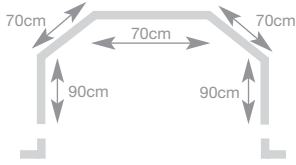

5-Sided Bay

Passing rings will pass over the support and corner joints.