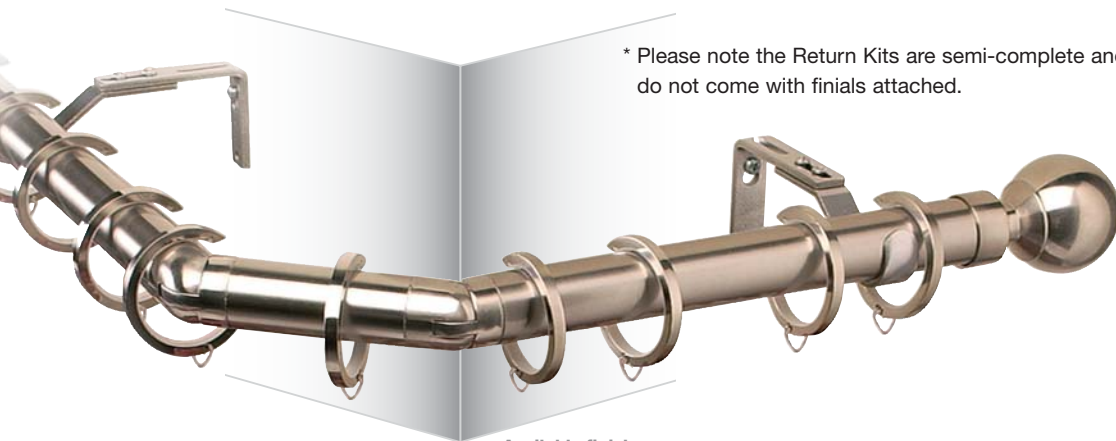

Bay Pole Return Kits

- * All sizes approx.
- * Please note Premier poles are semi-complete and do not come with finials attached.
- * Top Fix Support requires smaller finial or spacer.

3-Sided Bay

Passing rings will pass over the support and corner joints.

The ultimate bay window solution with passing brackets and rings, allowing full curtain flow around the bay.

28mm 3-sided Bay Pole

* Please note the Return Kits are semi-complete and do not come with finials attached.