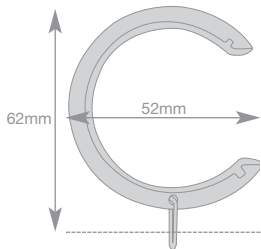

5-Sided Bay

Passing rings will pass over the support and corner joints.

Available finishes

28mm 5-sided idc Bay Pole

3-Sided Bay

Passing rings will pass over the support and corner joints.

The ultimate bay window solution with passing supports and rings, allowing full curtain flow around the bay.

Holdback's available see pg 71

Available finishes

28mm 3-sided idc Bay Pole

28mm idc 3 & 5-sided bay pole (Pair of Sphere finials included)

Passing Ring

Nylon insert delivers a smooth glide action.

Adjustable Passing Support

STYLE	ANTIQU BRASS	SATIN SILVER	CHROME	POLISHED GRAPHITE	NO OF RINGS	NO OF SUPPORTS	RRP
5 Sided	701331	701330	701332	701333	40	7	£162.99
3 Sided	701335	701334	701336	701337	42	7	£174.49
Return	701339	701338	701340	701341			£85.49
P. Ring	701343	701342	701344	701345	PK 8		£15.99
Pass. Sup	750486	750487	750489	750488		1pk	£6.49
Corner J.	750421	750422	750009	750008		1pk	£10.99
DBL Corner J.	750035	750036	750038	750037		1pk	£14.99

* Pair of Sphere finials included in the pack.

* All sizes approx.

* Top Fix Support requires smaller finial or spacer.

* Support can be used as Top-Fix with an Aspect finial.