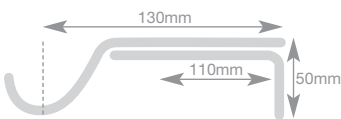

5-Sided Bay

Passing rings will pass over the support and corner joints.

Available finishes

28mm 5-sided idc Bay Pole

3-Sided Bay

Passing rings will pass over the support and corner joints.

The ultimate bay window solution with passing supports and rings, allowing full curtain flow around the bay.

Holdback's available see pg 71

Available finishes

28mm 3-sided idc Bay Pole

28mm idc 3 & 5-sided bay pole (Pair of Sphere finials included)

Passing Ring

Nylon insert delivers a smooth glide action.

Adjustable Passing Support