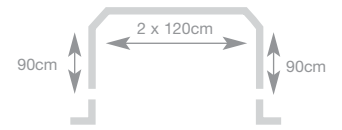

The ultimate bay window solution with passing brackets and rings, allowing full curtain flow around the bay.