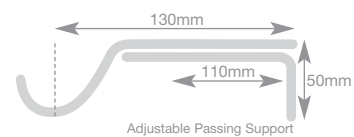

28mm premier (poles apart) 3-sided bay pole (final not included)

STYLE	ANTIQUÉ BRASS	SATIN SILVER	CHROME	POLISHED GRAPHITE	NO OF RINGS/GLIDERS	NO OF SUPPORTS	RRP
Premier	701811	701810	701812	701813	44	7	£167.49
Prem.Return	701823	701822	701824	701825			£85.49
Pass.Rings	701819	701818	701820	701821	8pk		£16.99
Poles Apart	700638	700639	700677	700676	42	7	£141.49
Return	700840	700841					£61.99
PA rings	700738	700739	700679	700678			£10.49
Pass. Support	750486	750487	750489	750488		1pk	£6.49
Corner J.	750421	750422	750009	750008		1pk	£10.99
DBL Corner J.	750035	750036	750038	750037		1pk	£14.99