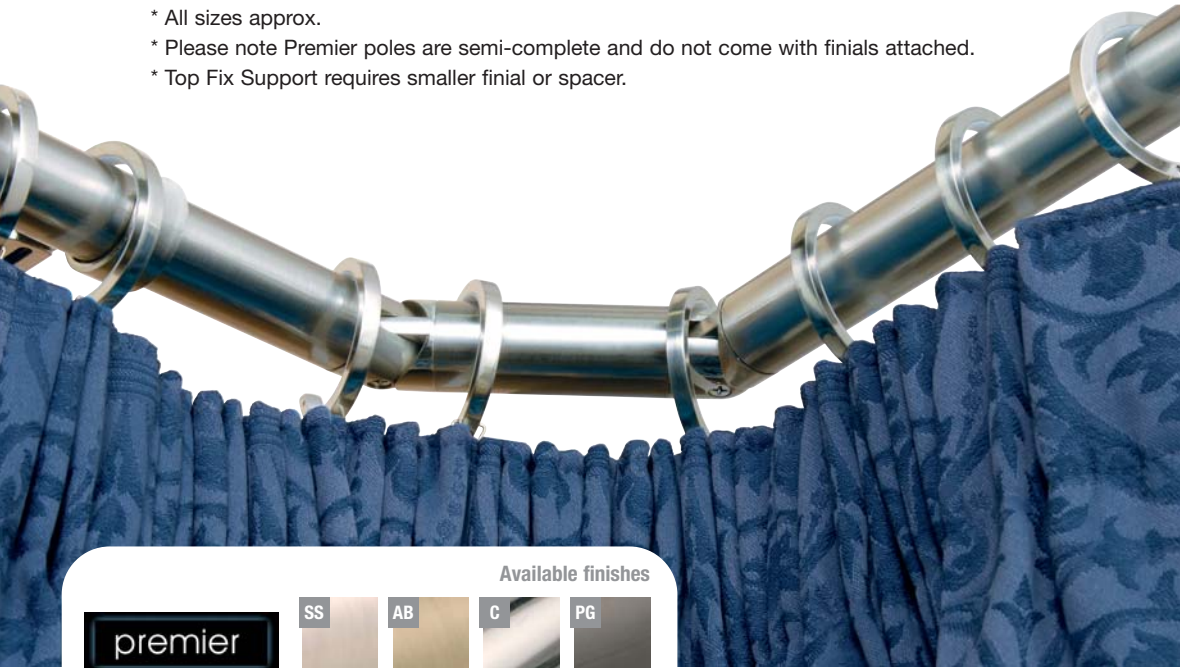

Bay Pole Return Kits

- * All sizes approx.
- * Please note Premier poles are semi-complete and do not come with finials attached.
- * Top Fix Support requires smaller finial or spacer.

3-Sided Bay

Passing rings will pass over the support and corner joints.