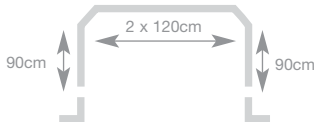

5-Sided Bay

Passing rings will pass over the support and corner joints.

Available finishes

28mm 5-sided idc Bay Pole

3-Sided Bay

Passing rings will pass over the support and corner joints.

The ultimate bay window solution with passing supports and rings, allowing full curtain flow around the bay.