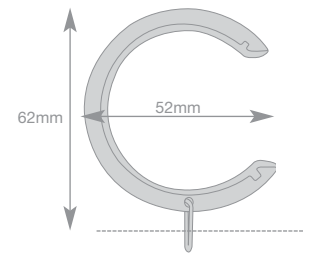

Finial is included with the IDC Bay Pole.
PAGE 31

Extends to 13cm/5"

IDC 5-sided Bay Pole

60° & 45° Angle Bays
Curtain rings will not pass over the support.
PAGE 37

Extends to 13cm/5"

Vista Bay Pole

For Bay Pole return kits, please turn to
PAGE 30

Bay Pole Return Kits

- * All sizes approx.
- * Please note Premier poles are semi-complete and do not come with finials attached.
- * Top Fix Support requires smaller finial or spacer.

3-Sided Bay

Passing rings will pass over the support and corner joints.

The ultimate bay window solution with passing brackets and rings, allowing full curtain flow around the bay.

28mm 3-sided Bay Pole

* Please note the Return Kits are semi-complete and do not come with finials attached.

Bay Pole Return Kit

* Finial shown for visual purposes only.

Passing Ring

Nylon insert delivers a smooth glide action.

28mm premier (poles apart) 3-sided bay pole (final not included)

STYLE	ANTIQUÉ BRASS	SATIN SILVER	CHROME	POLISHED GRAPHITE	NO OF RINGS/GLIDERS	NO OF SUPPORTS	RRP
Premier	701811	701810	701812	701813	44	7	£167.49
Prem.Return	701823	701822	701824	701825			£85.49
Pass.Rings	701819	701818	701820	701821	8pk		£16.99
Poles Apart	700638	700639	700677	700676	42	7	£141.49
Return	700840	700841					£61.99
PA rings	700738	700739	700679	700678			£10.49
Pass. Support	750486	750487	750489	750488		1pk	£6.49
Corner J.	750421	750422	750009	750008		1pk	£10.99
DBL Corner J.	750035	750036	750038	750037		1pk	£14.99