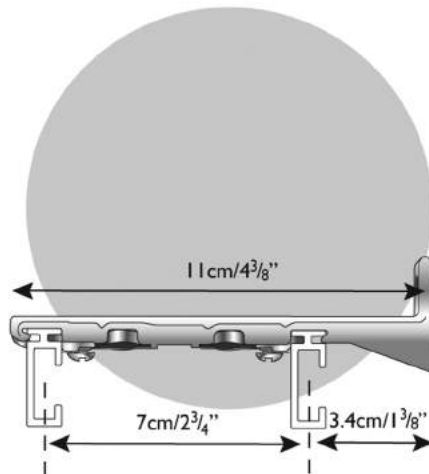

Fixing Instructions

DOUBLE SUPPORTS - available as an accessory

Extension used for a single track
e.g. to hang over window sill or radiator

can be bent to form a return,
also ideal for use as a **valance rail**

FINELINE DOUBLE SUPPORT

**Extension used to form
a double track**

**Extension used to form a track
& valance rail or layered curtain**

For layered curtains the outside curtain can be returned to the wall for a neater finish