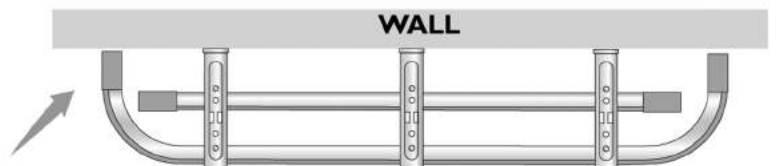

Fixing Instructions

DOUBLE SUPPORTS - available as an accessory

Extension used for a single track
e.g. to hang over window sill or radiator

can be bent to form a return,
also ideal for use as a **valance rail**

FINELINE DOUBLE SUPPORT

**Extension used to form
a double track**

**Extension used to form a track
& valance rail or layered curtain**

For layered curtains the outside curtain can be returned to the wall for a neater finish