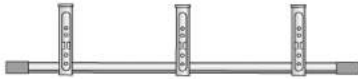

Fixing Instructions

DOUBLE SUPPORTS - available as an accessory

Extension used for a single track
e.g. to hang over window sill or radiator

can be bent to form a return,
also ideal for use as a **valance rail**

FINELINE DOUBLE SUPPORT

**Extension used to form
a double track**

**Extension used to form a track
& valance rail or layered curtain**

For layered curtains the outside curtain can be returned to the wall for a neater finish