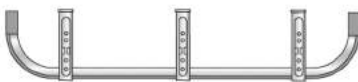

Fixing Instructions

DOUBLE SUPPORTS - available as an accessory

Extension used for a single track
e.g. to hang over window sill or radiator

can be bent to form a return,
also ideal for use as a **valance rail**

FINELINE DOUBLE SUPPORT

**Extension used to form
a double track**

**Extension used to form a track
& valance rail or layered curtain**

For layered curtains the outside curtain can be returned to the wall for a neater finish